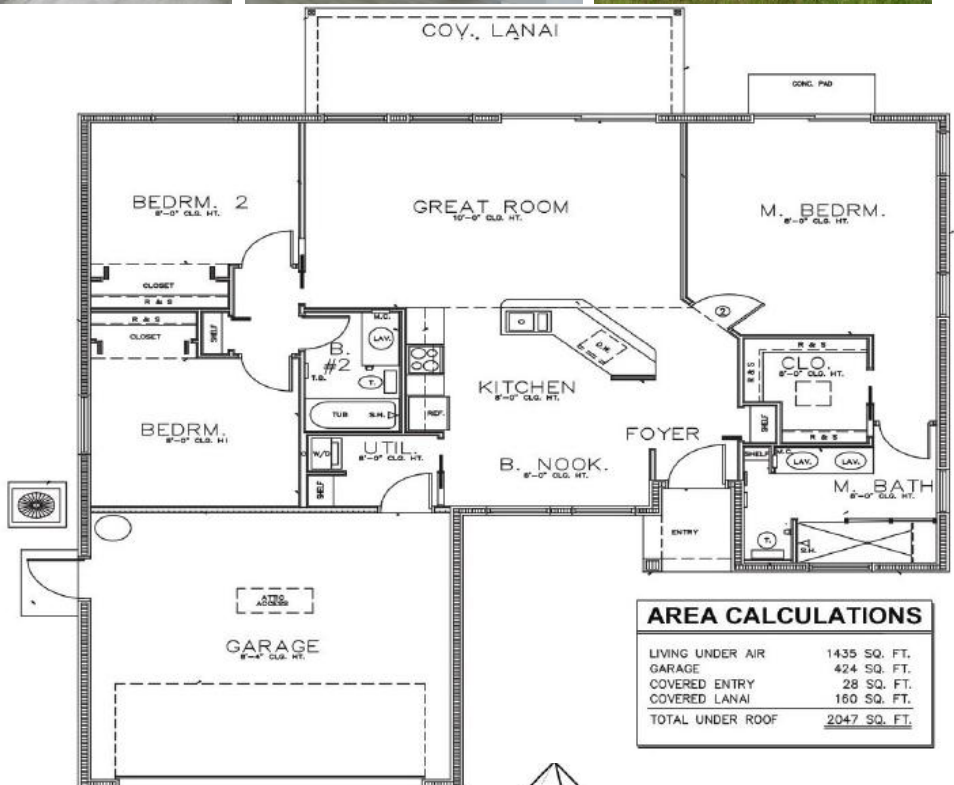

CADIZ

HOUSE FEATURES

- 9'4" tie beam
- Brick paver
- Shingle Roof
- Hurricane impact windows
- Custom wood cabinets
- Upgraded Granite countertop
- Stainless steel Appliances
- Moen plumbing trim
- Tile Flooring all around
- Sprinkler and landscaping
- Irrigation System
- 5 ½ baseboard